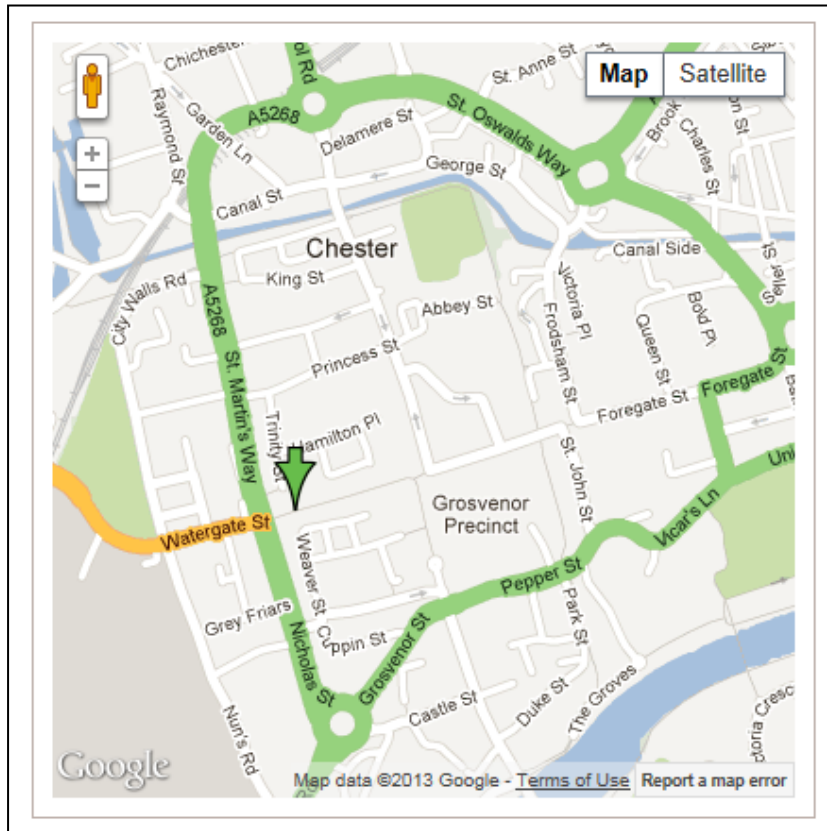

Location Map and Directions

The nearest train station is Chester Railway Station which is 1.1 miles north east from the Hotel. The average one-way taxi charge is £3.50.

The station is a twenty minute walk from the hotel, directions for which are as follows:

1. Head southwest on Brook St toward Francis St
2. Turn right at Charles St
3. Turn left onto Hoole Way/A56
4. At the roundabout, take the third exit onto Frodsham St
5. Turn left to stay on Frodsham St and go through one roundabout
6. Turn right onto Eastgate St
7. Continue onto Watergate St
8. Turn right onto A5268
9. Turn right onto Trinity St and the Hotel will be on the left

Personalised driving directions can be generated using the below page on the Hotel's website:

<http://www.crowneplaza.com/hotels/gb/en/chester/chets/hoteldetail/directions>